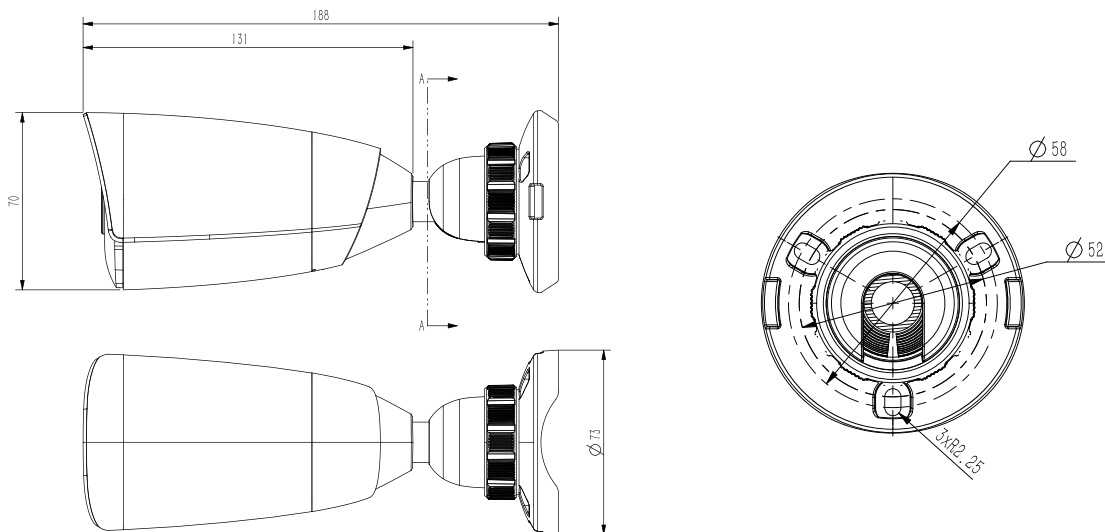

Tiandy

DIMENSIONS (Unit: mm)

ACCESSORIES

DISTRIBUTED BY

Tiandy Technologies Co.,Ltd.

Email: sales@tiandy.com
Website: en.tiandy.com

Tel: +86-22-58596178
Fax: +86-22-58596048