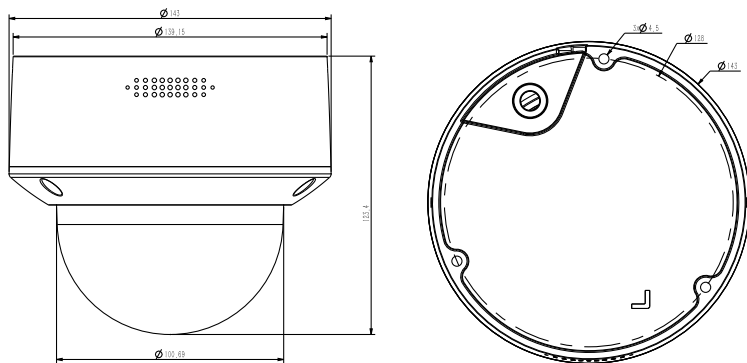

## SPECIFICATIONS

Camera	
Image Sensor	1/2.8" CMOS
Signal System	PAL/NTSC
Min. Illumination	Color: 0.002Lux@ (F1.6, ACG ON), B/W: 0Lux with IR
Shutter Time	1s to 1/100,000s
Day & Night	Dual IR Cut Filter with Auto Switch
Wide Dynamic Range	120dB
Angle Adjustment	pan 0~330°, tilt 0~75°, roate 0~350°
Lens	
Lens Type	Motorized
Focus	2.8-12mm
Lens Mount	Φ14
Aperture	F1.6~F3.3, Fixed
FOV	Horizontal field of view: 100.4°~26.8°
Illuminator	
IR LEDs	18
IR Range	Up to 30m
Wavelength	850nm
White LEDs/Warmlights	N/A
Compression Standard	
Video Compression	S+265/H.265/H.264
Video Bit Rate	32Kbps~6Mbps
Audio Compression	G.711/G.711U/ADPCM
Audio Bit Rate	8K~48Kbps
Image	
Max. Resolution	2592x1944
Main Stream	PAL: 20fps (2592x1944), 25fps (2592x1520, 2560x1440, 2304x1296, 1920x1080, 1280x720) NTSC: 20fps (2592x1944), 25fps (2592x1520, 2560x1440), 30fps (2304x1296, 1920x1080,1280x720)
Sub Stream	PAL: 25fps (704x576, 704x288, 640x360, 352x288) NTSC: 30fps (704x480, 704x240, 640x360, 352x240)
Third Stream	N/A
Image Setting	Saturation, brightness, contrast, sharpness, adjustable by client software or web browser
Image Enhancement	BLC/3D DNR/HLC
ROI	N/A
OSD	16x16, 32x32, 48x48, 64x64, adaptable size, Letters Such as Week, Date, Time, Total 3 Regions
Picture Overlay	N/A
Privacy Mask	Yes, 4 regions
Smart Defog	Yes
Feature	
Alarm Trigger	Motion Detection, Mask Alarm, IP Address Conflict
Video Analytics	Tripwire, Perimeter
Early Warning(EW)	N/A

## DIMENSIONS (Unit: mm)