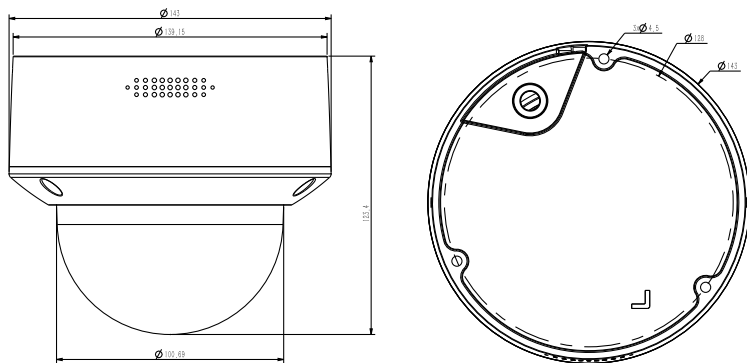

* Listed resolutions are only selectable options. It does not mean that all streams can work at their maximum resolution at the same time.

AVAILABLE MODEL

TC-C35MS SPEC: I5/A/E/Y/M/H/2.7-13.5MM

DIMENSIONS (Unit: mm)