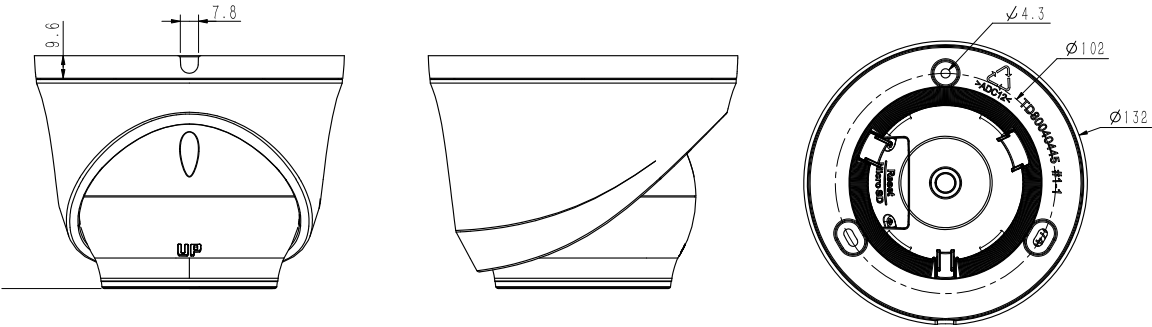

Tiandy

TC-C35SP Spec: I5/A/E/Y/M/H/2.7-13.5mm

5MP Super Starlight Motorized IR Turret Camera

Pro Series

KEY FEATURES

- Full Metal Housing
- Motorized Lens 2.7-13.5mm
- Up to 2592x1944@30fps, 1920x1080@60fps
- S+265/H.265/H.264/M-JPEG
- Min. illumination Color: 0.001Lux@F1.3
- Smart IR, IR Range: 50m
- Support Video Analytics
- Support Human/Vehicle Classification
- Support Face Capture Mode
- Built-in Mic, audio I/O 1/1, alarm I/O 2/1
- Plugin Free
- Operating Conditions -35°C~65°C, 0~95% RH
- POE, IP67

* Listed resolutions are only selectable options. It does not mean that all streams can work at their maximum resolution at the same time.

AVAILABLE MODEL

TC-C35SP SPEC: I5/A/E/Y/M/H/2.7-13.5MM

DIMENSIONS