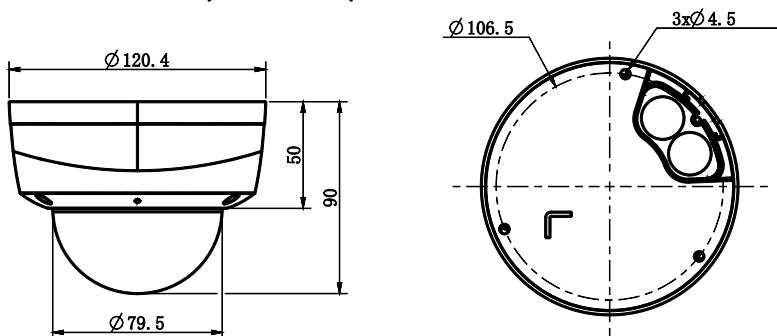

Tiandy

| Network | |
|--------------------------------|--|
| ANR | Yes, auto store video in SD card when NVR disconnected, and upload video to NVR when resumed connection (Only Support Tiandy ANR NVR) |
| Protocols | TCP/IP, ICMP, HTTP, HTTPS, DHCP, DNS, DDNS, RTP, RTSP, RTCP, PPPoE, MULTICAST, UPnP, FTP, IPV4, NTP, SMTP, IGMP, 802.11x, QoS, IPV6, ARP, UDP, SNMP, SSL, SIP, Telnet, RTMP, SFTP, NFS |
| System Compatibility | ONVIF (PROFILE S/T/G), SDK, P2P(Mutually exclusive with Profile G) |
| Remote Connection | ≤7 |
| Client | Easy7, EasyLive |
| Web Version | Web6 |
| Interface | |
| Communication Interface | 1 RJ45 10M/ 100M self adaptive Ethernet port |
| Audio I/O | Mic in |
| Alarm I/O | N/A |
| Reset Button | Yes |
| On-board storage | Built-in MicroSD card slot, up to 512 GB |
| General | |
| Firmware Version | - |
| Web Client Language | 15 languages English, Russian, Spanish, Korean, Italian, Turkish, Simple Chinese, Traditional Chinese, Thai, French, Polish, Dutch, Hebraism, Arabic, Vietnamese |
| Operating Conditions | -35°C ~ 65°C, 0 ~ 95% RH |
| Power Supply | DC 12V±25%, PoE (802.3af) |
| Power Consumption | MAX: 6W (12V) MAX: 7W (PoE) |
| Protection | IP67, IK10, Lightning protection, surge protection and voltage transient protection meets EN 55035:2017 |
| Heater | N/A |
| Dimensions | Φ120×90mm (Φ4.72×3.54inch) |
| Weight | 0.4Kg (0.88lb) |

* Listed resolutions are only selectable options. It does not mean that all streams can work at their maximum resolution at the same time.

AVAILABLE MODEL

TC-C38KS SPEC: I3/E/Y/2.8MM

Tiandy

DIMENSIONS (Unit: mm)