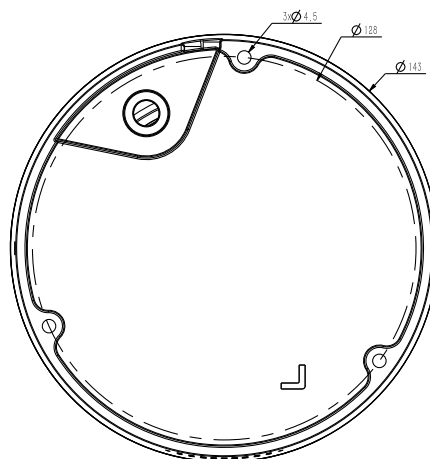

## SPECIFICATIONS

Camera	
Image Sensor	1/2.8" CMOS
Signal System	PAL/NTSC
Min. Illumination	Color: 0.002Lux@ (F1.8, ACG ON), B/W: 0Lux with IR
Shutter Time	1s to 1/100,000s
Day & Night	Dual IR Cut Filter with Auto Switch
Wide Dynamic Range	120dB
Angle Adjustment	pan 0~330°, tilt 0~75°, roate 0~350°
Lens	
Lens Type	Motorized
Focus	2.8-12mm
Lens Mount	Φ14
Aperture	F1.8~F3.3, Fixed
FOV	Horizontal field of view: 101.7°~32.3°
Illuminator	
IR LEDs	18
IR Range	Up to 50m
Wavelength	850nm
White LEDs	N/A
Compression Standard	
Video Compression	S+265/H.265/H.264/M-JPEG
Video Bit Rate	32Kbps~16Mbps
Audio Compression	G.711A/G.711U/ADPCM_D/AAC_LC
Audio Bit Rate	8K~48Kbps
Image	
Max. Resolution	3840x2160
Main Stream	PAL: 20fps (3840×2160), 25fps (3072×1728, 2560×1440, 1920×1080, 1280×960, 1280×720) NTSC: 20fps (3840×2160), 30fps (3072×1728, 2560×1440, 1920×1080, 1280×960, 1280×720)
Sub Stream	PAL: 25fps (704×576, 704×288, 640×360, 352×288) NTSC: 30fps (704×480, 704×240, 640×360, 352×240)
Third Stream	720P
Image Setting	Saturation, brightness, contrast, sharpness, adjustable by client software or web browser
Image Enhancement	BLC/3D DNR/HLC/Corridor Format
ROI	Support 7 fixed region of coding
OSD	16×16, 24×24,32×32, 48×48, 64×64, 96×96, adaptable size, Letters Such as Week, Date, Time, Total 5 Regions
Picture Overlay	Yes
Privace Mask	Yes
Smart Defog	Yes
Feature	
Alarm Trigger	Event Input, Event Output, Motion Detection, Mask Alarm, Disk Full, Disk R/W Error, IP Address Conflict, MAC Address Conflict, FTP Server Exception
Video Analytics	Tripwire, Double Tripwire, Perimeter, Object Abandon, Object Lost, Loitering, Running, Parking, Crowded, Video Abnormal, Audio Abnormal, Heat Map

## TC-C38MS SPEC: I5/E/A/2.8-12MM

## DIMENSIONS

Unit: mm