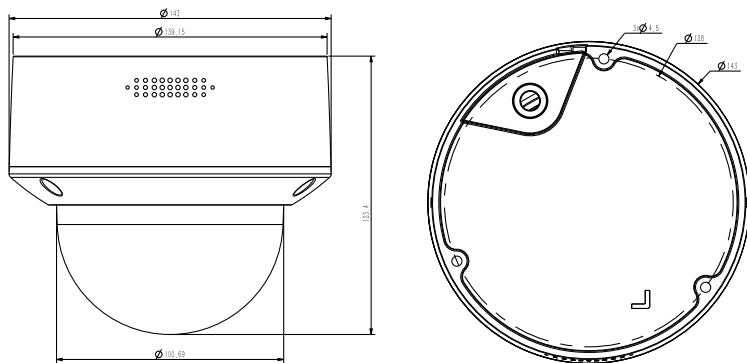

# Tiandy

Network	
<b>ANR</b>	Yes, auto store video in SD card when NVR disconnected, and upload video to NVR when resumed connection (Only Support Tiandy ANR NVR)
<b>Protocols</b>	TCP/IP, ICMP, HTTP, HTTPS, DHCP, DNS, DDNS, RTP, RTSP, RTCP, PPPoE, MULTICAST, UPnP, FTP, IPV4, NTP, SMTP, IGMP, 802.11x, QoS, IPV6, ARP, UDP, SNMP, SSL, SIP, Telnet, SNTP, RTMP, SFTP, NFS
<b>System Compatibility</b>	ONVIF (PROFILE S/T/G), SDK, Milestone, CGI, P2P
<b>Remote Connection</b>	≤7
<b>Client</b>	Easy7, EasyLive
<b>Web Version</b>	Web6
Interface	
<b>Communication Interface</b>	1 RJ45 10M/ 100M self adaptive Ethernet port, RS 485
<b>Audio</b>	1/1, Mic in
<b>Alarm</b>	2/1
<b>Reset Button</b>	Yes
<b>On-board storage</b>	Built-in Micro SD card slot, up to 512 GB
General	
<b>Firmware Version</b>	-
<b>Web Client Language</b>	15 languages English, Russian, Spanish, Korean, Italian, Turkish, Simple Chinese, Traditional Chinese, Thai, French, Polish, Dutch, Hebraism, Arabic, Vietnamese
<b>Operating Conditions</b>	-35°C ~ 65°C, 0 ~ 95% RH
<b>Power Supply</b>	DC12V±25%/PoE
<b>Power Consumption</b>	MAX: 7.5W (12V) MAX: 9W (PoE)
<b>Protection</b>	IP67, IK10, Lightning protection, surge protection and voltage transient protection meets EN 55035:2017
<b>Heater</b>	N/A
<b>Dimensions</b>	Φ143×124mm (Φ5.63×4.88inch)
<b>Weight</b>	0.95Kg (2.09lb)

## AVAILABLE MODEL

**TC-C38MS SPEC: I5/A/E/Y/M/H/2.7-13.5MM**

## DIMENSIONS (Unit: mm)