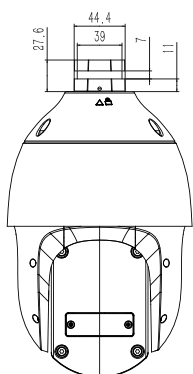

* Listed resolutions are only selectable options. It does not mean that all streams can work at their maximum resolution at the same time.

AVAILABLE MODEL

TC-H324S SPEC: 25X/I/E/V

DIMENSIONS

Unit: mm

INCLUDED