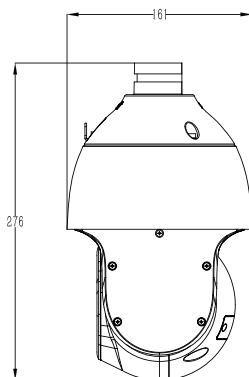

* Listed resolutions are only selectable options. It does not mean that all streams can work at their maximum resolution at the same time.

AVAILABLE MODEL

TC-H324S SPEC: 25X/I/E/V

DIMENSIONS

Unit: mm

INCLUDED