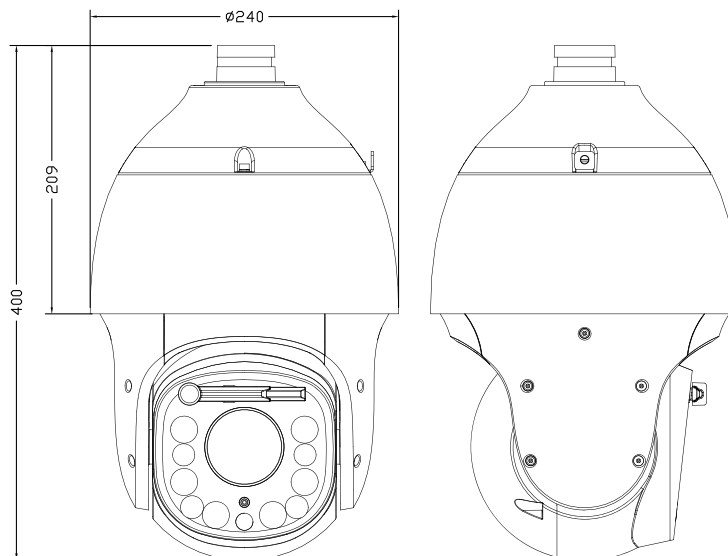

# Tiandy

Picture Overlay	Yes
Privacy Mask	Yes
Smart Defog	Yes
<b>Feature</b>	
Alarm Trigger	Harsh Voice Alarm, Motion Detection, Mask Alarm, Port Alarm, Network Disable Alarm, IP Conflict, MAC Conflict Detection
Video Analytics	Tripwire, Double Tripwire, Perimeter, Object Abandon, Object Lost, Loitering, Running, Parking, Face Detection, People Counting, Crowded, On Duty Detection, Video Abnormal, Audio Abnormal, Heatmap, Safety Helmet Detection
Early Warning(EW)	Yes
Auto-Tracking	Yes
<b>Network</b>	
Protocols	TCP/IP, ICMP, HTTP, HTTPS, DHCP, DNS, DDNS, MULTICAST, UPnP, FTP, IPV4, NTP, RTSP, SMTP, IGMP, QoS, PPPoE
System Compatibility	ONVIF (PROFILE S), SDK, CGI, P2P
ANR	Auto store video in SD card when NVR disconnected, and upload video to NVR when resumed connection (Only Support Tiandy ANR NVR)
Remote Connection	≤7
Client	Easy7, EasyLive
Web Version	Web5
<b>Interface</b>	
Communication Interface	1 RJ45 10M/100M self adaptive Ethernet port
Audio	1/1
Alarm	8/2
Reset Button	Yes
On-board storage	Built-in MicroSD card slot, up to 128 GB
RS-485	Yes
BNC	Yes
Wiper	Yes
<b>General</b>	
Firmware Version	NVSS_V14.0.6.20190328
Web Client Language	11 languages English, Russian, Spanish, Korean, Italian, Turkish, Simple Chinese, Traditional Chinese, Thai, French, Polish
Operating Conditions	-30°~65°C, 0-95% RH
Power Supply	AC24V±15%
Power Consumption	21W (IR OFF), 44W (IR ON)
Protection	IP66
Heater	N/A
Dimensions	Φ222x372 mm (Φ8.74×14.65 inch)
Weight	5.5kg (12.13lb)

## DIMENSIONS (Unit: mm)