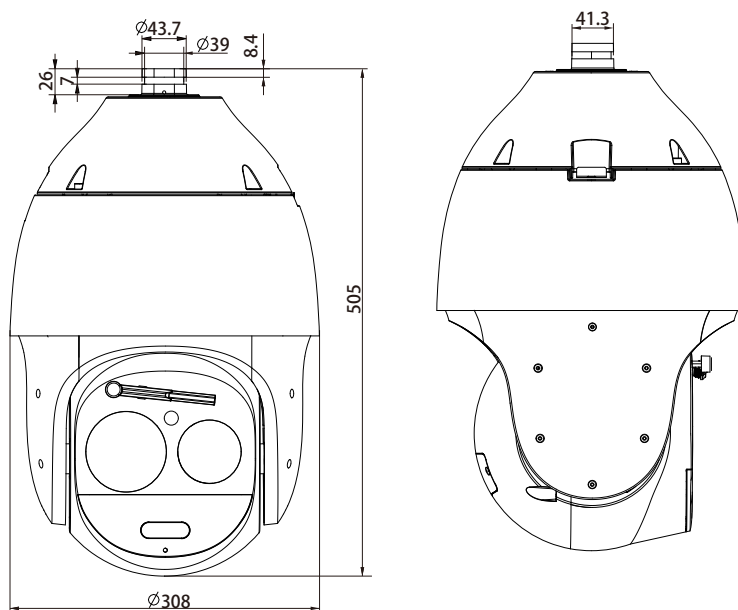

Tiandy

AVAILABLE MODEL

TC-H358M SPEC: 44X/IL/A

DIMENSIONS (Unit: mm)