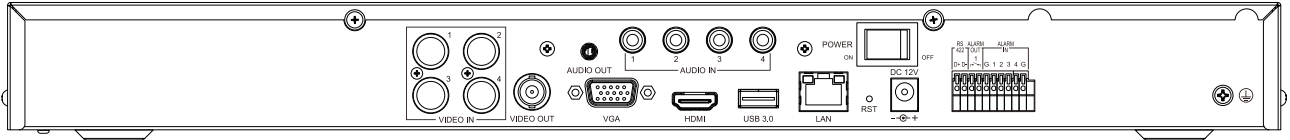

Physical Interfaces

DISTRIBUTED BY

Tiandy Technologies Co.,Ltd.

Email: sales@tiandy.com
Website: en.tiandy.com

Tel: +86-22-58596065
Fax: +86-22-58596048