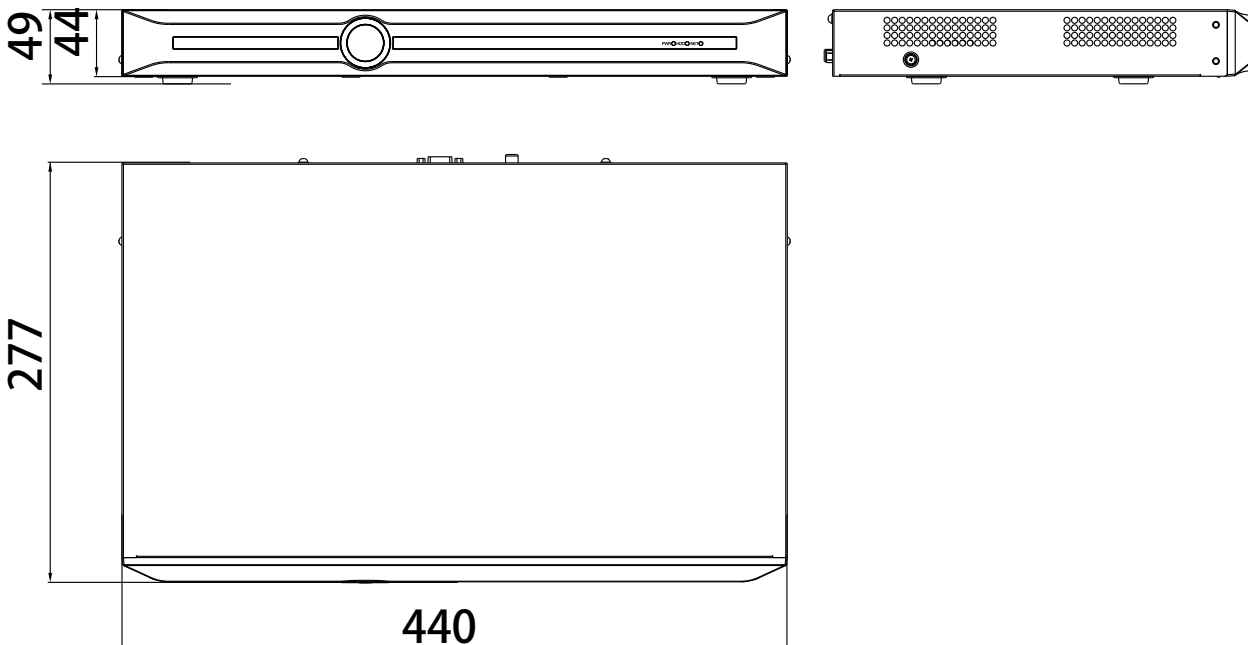

General

Web Version	Web6
Language	14 Languages English, Russian, Spanish, Korean, Italian, Turkish, Simple Chinese, Traditional Chinese, Thai, French, Polish, Dutch, Hebraism, Vietnamese
Protocols	TCP/UDP/HTTP/UPnP/DHCP/PPPoE/DDNS/NFS/FTP/NTP/RTSP/SMTP/SNMP/DNS/RTMP
Operating Conditions	-10°C ~ 55°C, 10%~90% RH
Power Supply	DC12V
Consumption (without HDD)	≤10W (without HDD)
Chassis	1U
Dimensions	45.1×255×231 mm (1.78×10.04×9.09 inch)
Weight (without HDD)	2.2Kg (4.85lb)

AVAILABLE MODEL

TC-R3204 SPEC: I/B/X

DIMENSIONS (Unit: mm)

Physical Interfaces

DISTRIBUTED BY

Tiandy Technologies Co.,Ltd.

Email: sales@tiandy.com
Website: en.tiandy.com

Tel: +86-22-58596065
Fax: +86-22-58596048