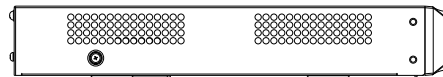

General	
Web Version	Web6
Language	14 Languages English, Russian, Spanish, Korean, Italian, Turkish, Simple Chinese, Traditional Chinese, Thai, French, Polish, Dutch, Hebraism, Vietnamese
VCA Functions	Tripwire, Double Tripwire, Perimeter, Object Abandon, Object Lost, Loitering, Running, On Duty Detection, Crowded Detection, Video Abnormal, Audio Abnormal, Face Detection, Demographics, Early Warning
Protocols	TCP/UDP/HTTP/UPnP/DHCP/PPPoE/DDNS/NFS/FTP/NTP/RTSP/SMTP/SNMP/DNS/RTMP
Operating Conditions	-10°C ~ 55°C, 10%~90% RH
Power Supply	DC12V
Consumption (without HDD)	≤20W (without HDD)
Chassis	1U
Dimensions	45.1×255×231 mm (1.78×10.04×9.09 inch)
Weight (without HDD)	2.3Kg (5.07lb)

AVAILABLE MODEL

TC-R3208 SPEC: I/B/X

DIMENSIONS (Unit: mm)