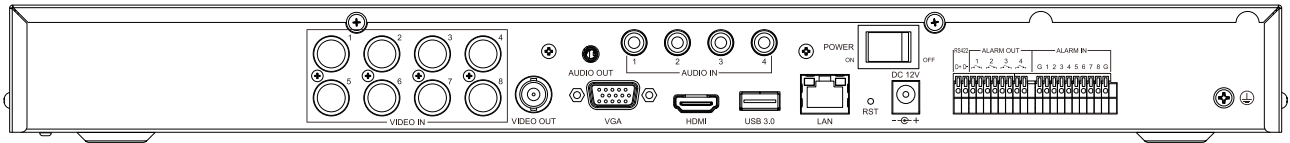

Physical Interfaces

DISTRIBUTED BY

Tiandy Technologies Co.,Ltd.

Email: sales@tiandy.com
Website: en.tiandy.com

Tel: +86-22-58596065
Fax: +86-22-58596048