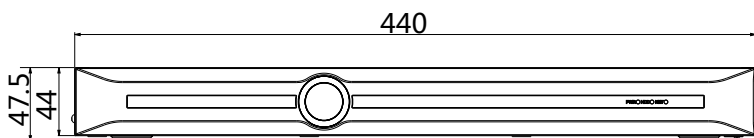

General	
Web Version	Web6
Language	14 Languages English, Russian, Spanish, Korean, Italian, Turkish, Simple Chinese, Traditional Chinese, Thai, French, Polish, Dutch, Hebraism, Vietnamese
VCA Functions	Tripwire, Double Tripwire, Perimeter, Object Abandon, Object Lost, Loitering, Running, On Duty Detection, Crowded Detection, Video Abnormal, Audio Abnormal, Face Detection, Demographics, Early Warning
Protocols	TCP/UDP/HTTP/UPnP/DHCP/PPPoE/DDNS/NFS/FTP/NTP/RTSP/SMTP/SNMP/DNS/RTMP
Operating Conditions	-10°C ~ 55°C, 10%~90% RH
Power Supply	DC12V
Consumption (without HDD)	≤20W (without HDD)
Chassis	1U
Dimensions	45.1×255×231 mm (1.78×10.04×9.09 inch)
Weight (without HDD)	2.3Kg (5.07lb)

AVAILABLE MODEL

TC-R3208 SPEC: I/B/X

DIMENSIONS (Unit: mm)