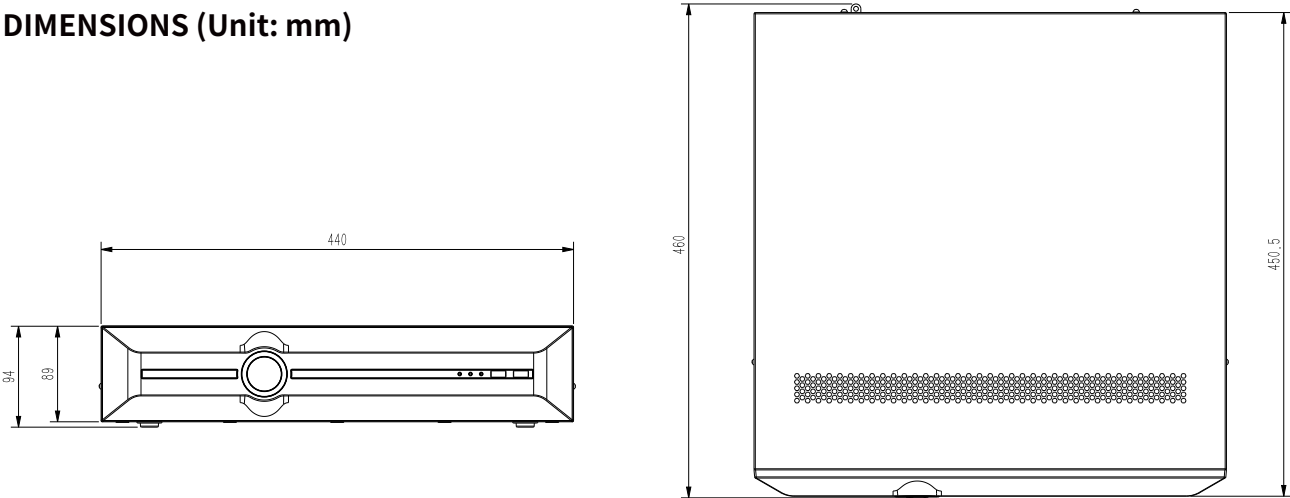

SPECIFICATIONS

Input	
Video Input	20-ch
Max Resolution	12MP
Two-way Audio Input	1-ch, 3.5mm
Bandwidth	Income 400Mbps; Outcome 200Mbps
Output	
HDMI/VGA Output	HDMI: 2-ch, 3840×2160, 2560×1600, 2560×1440, 1920×1080, 1280×720, 800×600, 1024×768, 1366×768, 1440×900, 1280×800 VGA:2-ch, 1920×1080, 1280×720, 800×600, 1024×768, 1366×768, 1440×900, 1280×800
Screen Split	1/3/4/6/8/9/10/13/16/20/25
Audio Output	1×3.5mm, 1×BNC
Decoding	
Decoding Format	S+265H.265/H.264
Recording Resolution	12MP/8MP/5MP/4MP/1080p/960p/720p/D1/2CIF/CIF
Preview Capability	2×12MP, 3×4K, 5×5MP, 7×4MP, 15×1080P, 30×720P, 20×4CIF
Synchronous Playback	2×12MP, 3×4K, 5×5MP, 7×4MP, 15×1080P, 16×720P
Records Encryption	Yes
Hard Disk	
SATA	8 SATA interfaces for 8 HDDs
Capacity	Up to 10TB for each HDD
eSATA Interface	1 SATA interface
Array Type	JBOD,RAID0/1/5/10
External Interface	
Network Interface	2×RJ45 self-adaptive 10/100/1000 Mbps network interfaces
USB Interface	2×USB 2.0, 1×USB 3.0
Serial Interface	2×RS485, 1×RS232
Alarm In/Out	16/4
Reliability	
N+M Hot Standby	Yes
ANR	Yes
Face Recognition	
Base Libraries	32
Face Pictures	50,000
Video Stream for Recognition	8
Picture Stream for Recognition	16
Face Picture Search	Yes
General	
Web Version	Web6
Language	English, Simple Chinese
Operating Conditions	-10°C ~ 55°C, 10%~90% RH
Power Supply	AC100~240V , 50/60HZ
Consumption (without HDD)	≤100W (without HDD)
Chassis	2U
Dimensions	94×440×460 mm (3.7×17.32×18.11 inch)
Weight (without HDD)	7.2Kg (15.87lb)

AVAILABLE MODEL

TC-R3820 SPEC: I/F/N

DIMENSIONS (Unit: mm)

Physical Interfaces